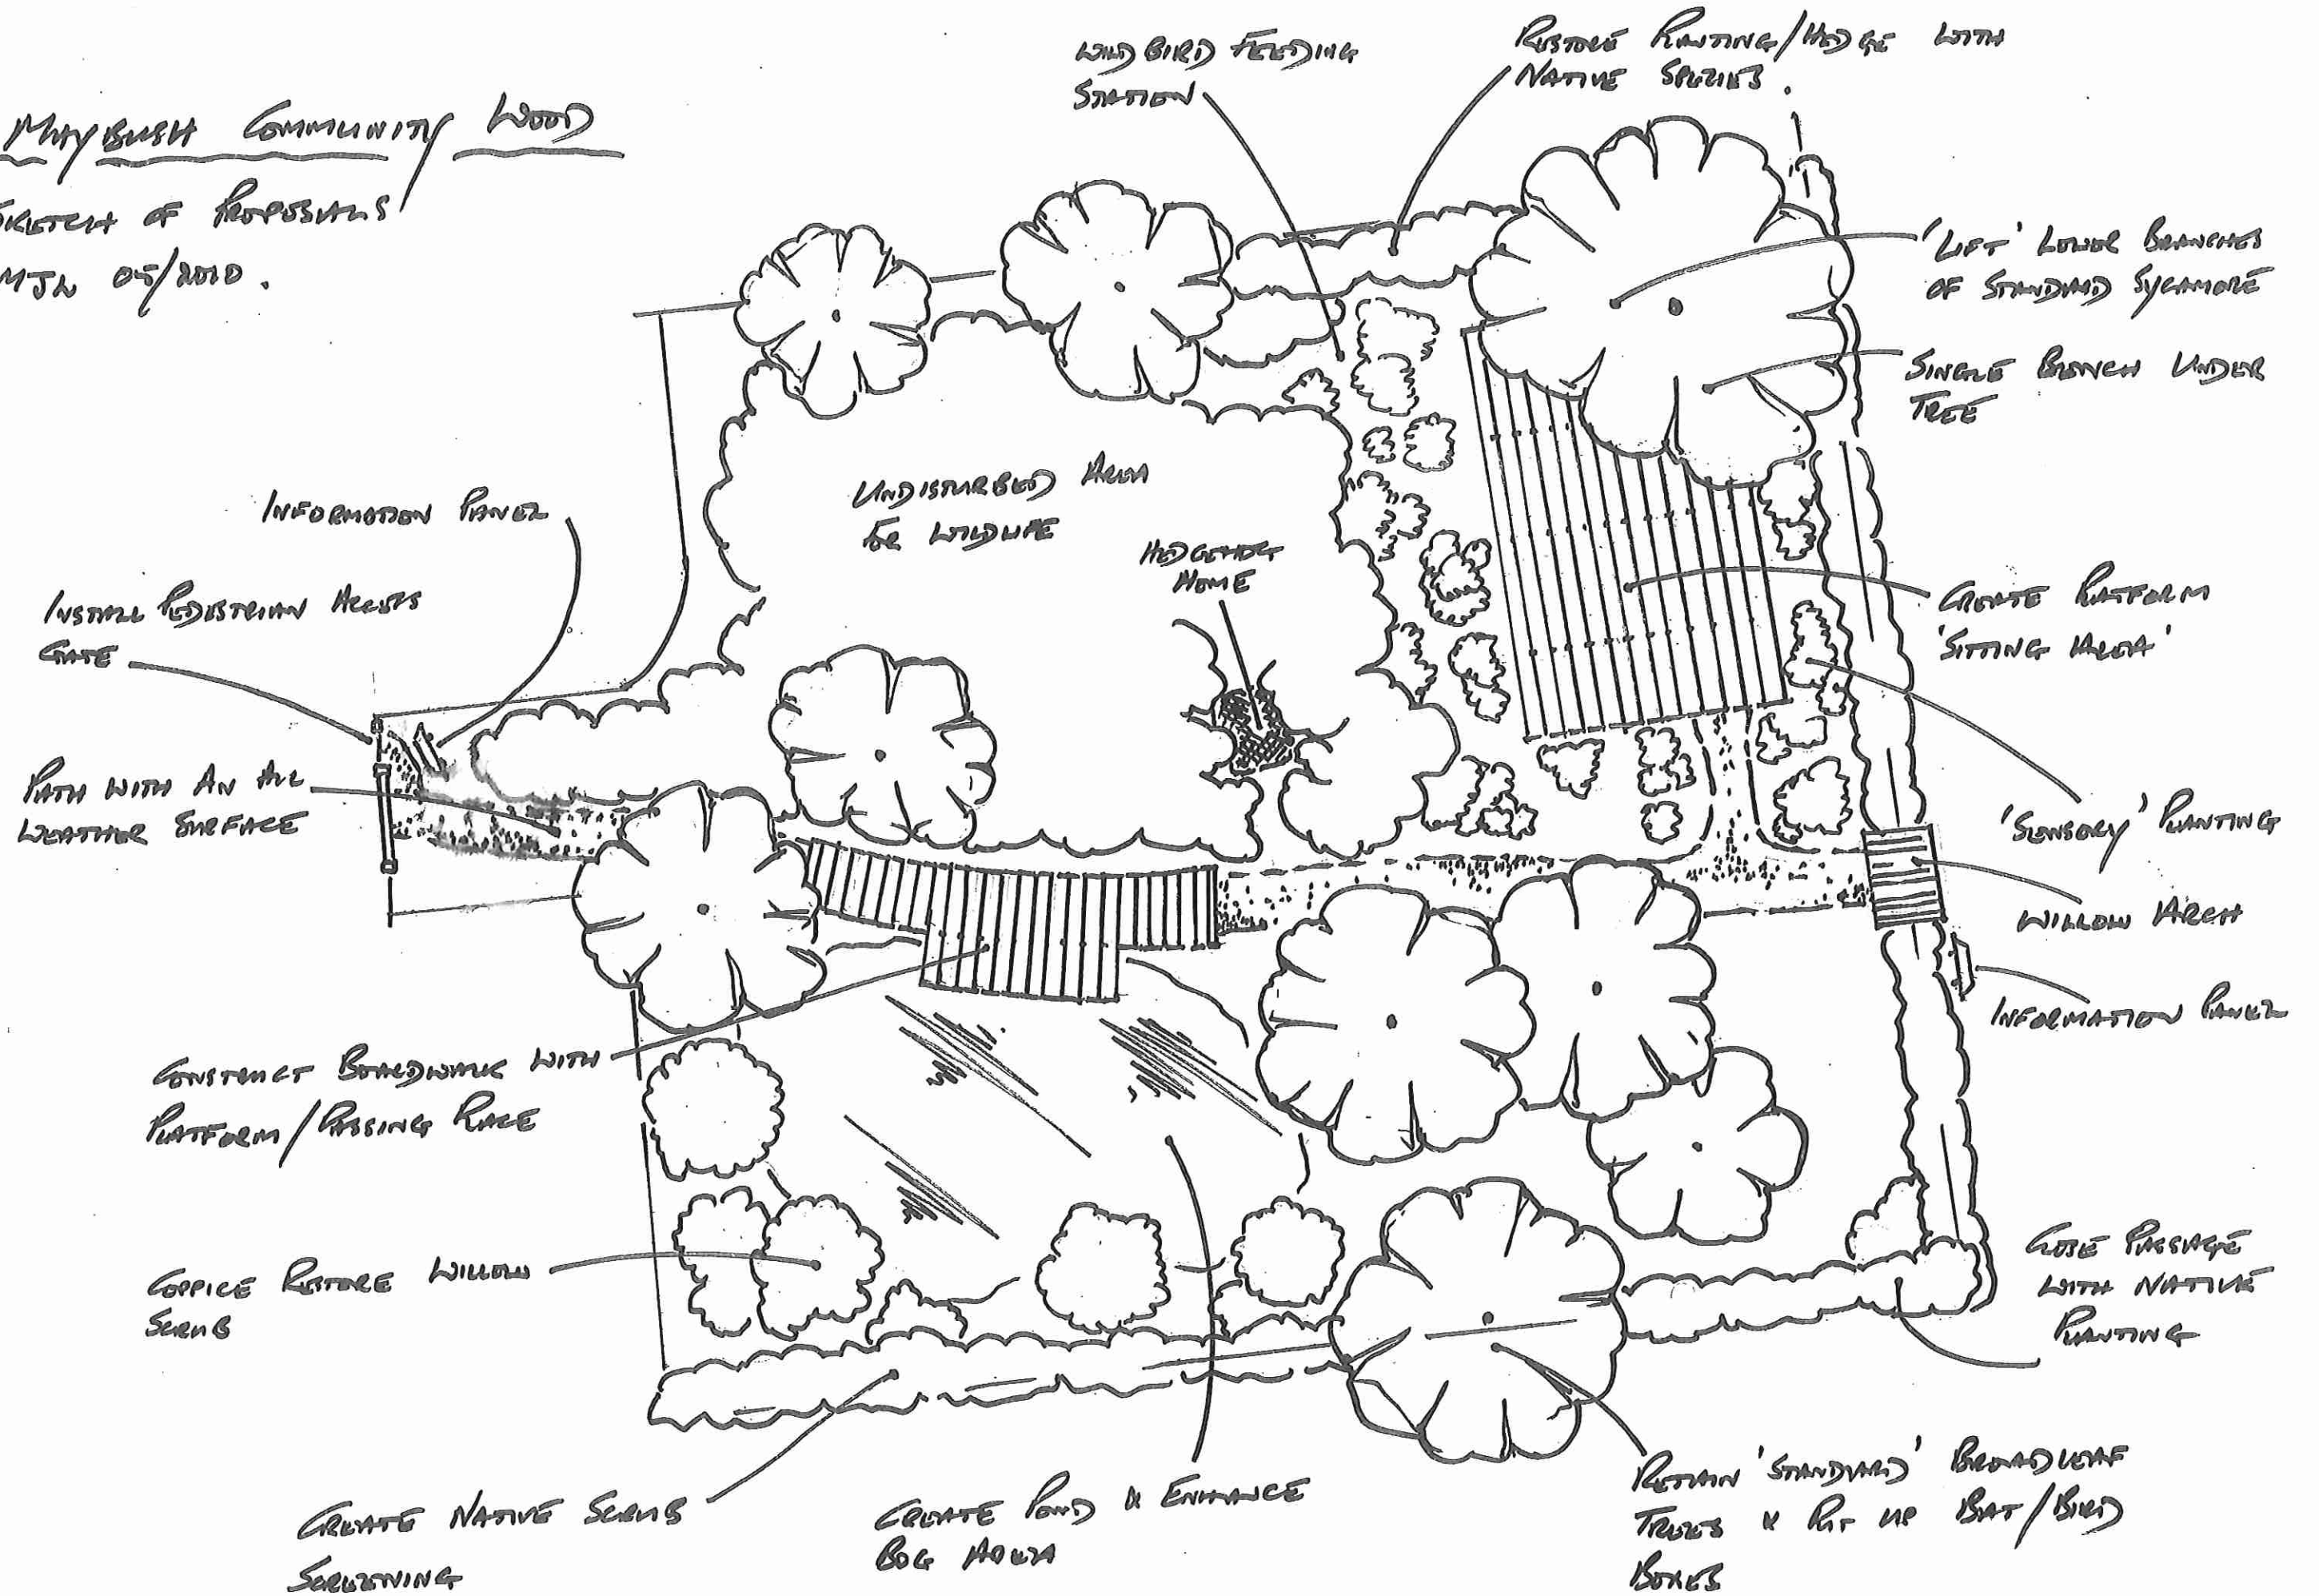

Mary Bush Community Wood
Sketch of Proposals
MJB 05/2010.

WILD BIRD FEEDING STATION

RESTORE PLANTING/HEDGE WITH NATIVE SPECIES

'LIFT' LOWER BRANCHES OF STANDING SYCAMORE

SINGLE BRANCH UNDER TREE

INFORMATION PANEL

UNDISTURBED AREA FOR WILDLIFE

HEDGEHOG HOME

CREATE PLATFORM 'SITTING AREA'

INSTALL PEDESTALIAN ACCESS GATE

PATH WITH AN ALL WEATHER SURFACE

'SENSORY' PLANTING

WILLOW ARCHA

CONSTRUCT BOARDWALK WITH PLATFORM/PASSING PLACE

INFORMATION PANEL

COPICE RESTORE WILLOW SCENS

CLOSE PASSAGE WITH NATIVE PLANTING

CREATE NATIVE SCENS SCREENING

CREATE POND & ENTRANCE BOG AREA

RETAIN 'STANDING' BROADLEAF TREES & PUT UP BAT/BIRD BOXES